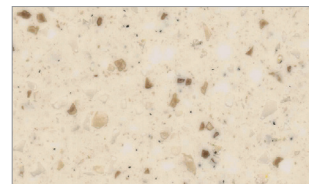

Shasta VE26

Merapi VB01

Santa Ana VA01

GRANITE

A huge selection of textures and colours. Natural, elegant and perfect in combination.

Swany G193

Arctic Granite G034

Iceberg G113

Corona G110

Chamomile G135

Baikal G295

White Stella G501

Beige Island G109

Macchiato G111

Caramel G112

Winter Grey G137

Darjeeling G136

Peanut Butter G100

Cappuccino G117

Winter Stella G502

Platinum Granite G007

Earl Grey G138

Grey Onix G103

Night Stella G503