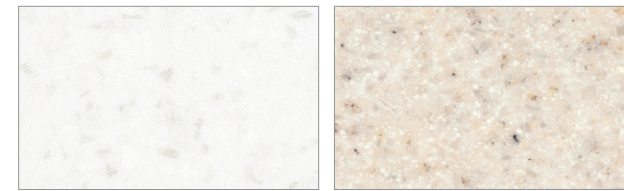

Gemini VW01

Tambora VE01