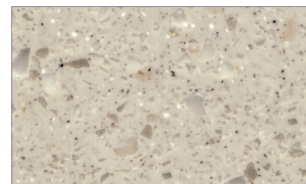

Shasta VE26

Merapi VB01

Santa Ana VA01

GRANITE

A huge selection of textures and colours. Natural, elegant and perfect in combination.

Swany G193

Arctic Granite G034

Iceberg G113

Corona G110

Chamomile G135

Baikal G295

White Stella G501

Beige Island G109

Macchiato G111

Caramel G112

Winter Grey G137