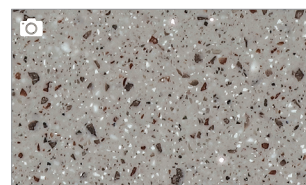

Shasta VE26

Merapi VB01

Santa Ana VA01

GRANITE

A huge selection of textures and colours. Natural, elegant and perfect in combination.

Swany G193

Arctic Granite G034

Iceberg G113

Corona G110

Chamomile G135

Baikal G295

White Stella G501

Beige Island G109

Macchiato G111

Caramel G112

Winter Grey G137

Darjeeling G136

Peanut Butter G100

Cappuccino G117

Winter Stella G502

Platinum Granite G007

Earl Grey G138

Grey Onix G103

Night Stella G503