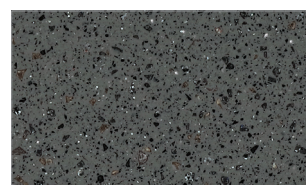

Shasta VE26

Merapi VB01

Santa Ana VA01

GRANITE

A huge selection of textures and colours. Natural, elegant and perfect in combination.

Swany G193

Arctic Granite G034

Iceberg G113

Darjeeling G136

Peanut Butter G100

Cappuccino G117

Winter Stella G502

Platinum Granite G007

Earl Grey G138

Grey Onix G103

Night Stella G503

Clay G114

Rooibos G139

Mocha Granite G074

QUARTZ

White Quartz G004

Crystal Beige G101

Moonscape Quartz G058

Sea Oat Quartz G038