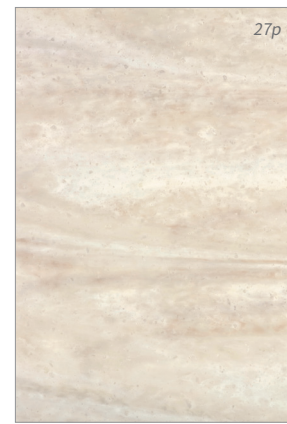

NEW Aurora Canyon M705